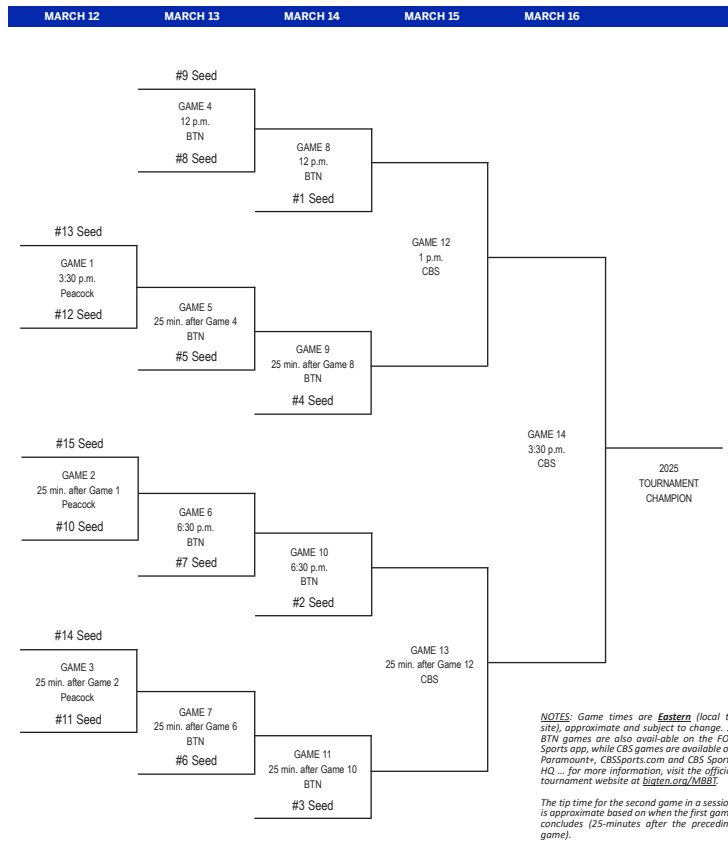

2025 TIAA BIG TEN MEN'S BASKETBALL TOURNAMENT
MARCH 12-16 | GAINBRIDGE FIELDHOUSE | INDIANAPOLIS, IND.

Wednesday, March 12 - First Round
Game 1 | #12 Seed vs. #13 Seed | Peacock
Game 2 | #10 Seed vs. #15 Seed | Peacock
Game 3 | #11 Seed vs. #14 Seed | Peacock

Thursday, March 13 - Second Round
Game 4 | #8 Seed vs. #9 Seed | BTN
Game 5 | #5 Seed vs. G1 Winner | BTN
Game 6 | #7 Seed vs. G2 Winner | BTN
Game 7 | #6 Seed vs. G3 Winner | BTN

Friday, March 14 - Quarterfinals
Game 8 | #1 Seed vs. G4 Winner | BTN
Game 9 | #4 Seed vs. G5 Winner | BTN
Game 10 | #2 Seed vs. G6 Winner | BTN
Game 11 | #3 Seed vs. G7 Winner | BTN

Saturday, March 15 - Semifinals
Game 12 | G8 Winner vs. G9 Winner | CBS
Game 13 | G10 Winner vs. G11 Winner | CBS

Sunday, March 16 - Championship
Game 14 | G12 Winner vs. G13 Winner | CBS

2025 BIG TEN MEN'S BASKETBALL TIEBREAKER PROCEDURES FOR TOURNAMENT SEEDING

Tiebreaker Procedures for Tournament Seeding

1. Teams shall be seeded No. 1 through No. 15 in the tournament bracket based on the final regular-season Conference standings.
2. A team's seed shall correspond to its regular-season finish (i.e., the champion shall be the No. 1 seed, the runnerup the No. 2 seed, etc.).
3. Teams that finished Nos. 1, 2, 3 and 4 in the regular-season shall receive a "bye" through the first two rounds.
4. In case of a tie for any place finish in the regular-season standings, the following tiebreaking procedure shall be followed in order to seed teams in the tournament bracket:

A. Ties Involving Two Teams:

1. Results of head-to-head competition during the regular season.
2. Each team's record vs. the team occupying the highest position in the final regular season standings (or in the case of a tie for the championship, the next highest position in the regular-season standings), continuing down through the standings until one team gains an advantage.
  - a. When arriving at another pair of tied teams while comparing records, use each team's record against the collective tied teams as a group (prior to their own tiebreaking procedures), rather than the performance against the individual tied teams.
  - b. When comparing records against a single team or a group of teams, the higher winning percentage shall prevail, even if the number of games played against the team or group are unequal (i.e., 2-0 is better than 3-1, but 2-0 is not better than 1-0 or 0-0).
3. Won-loss percentage of all Division I opponents.
4. Highest NET ranking of the teams. NET rankings that are released on the last Friday of the regular season will be utilized.

B. Ties Involving more than Two Teams: